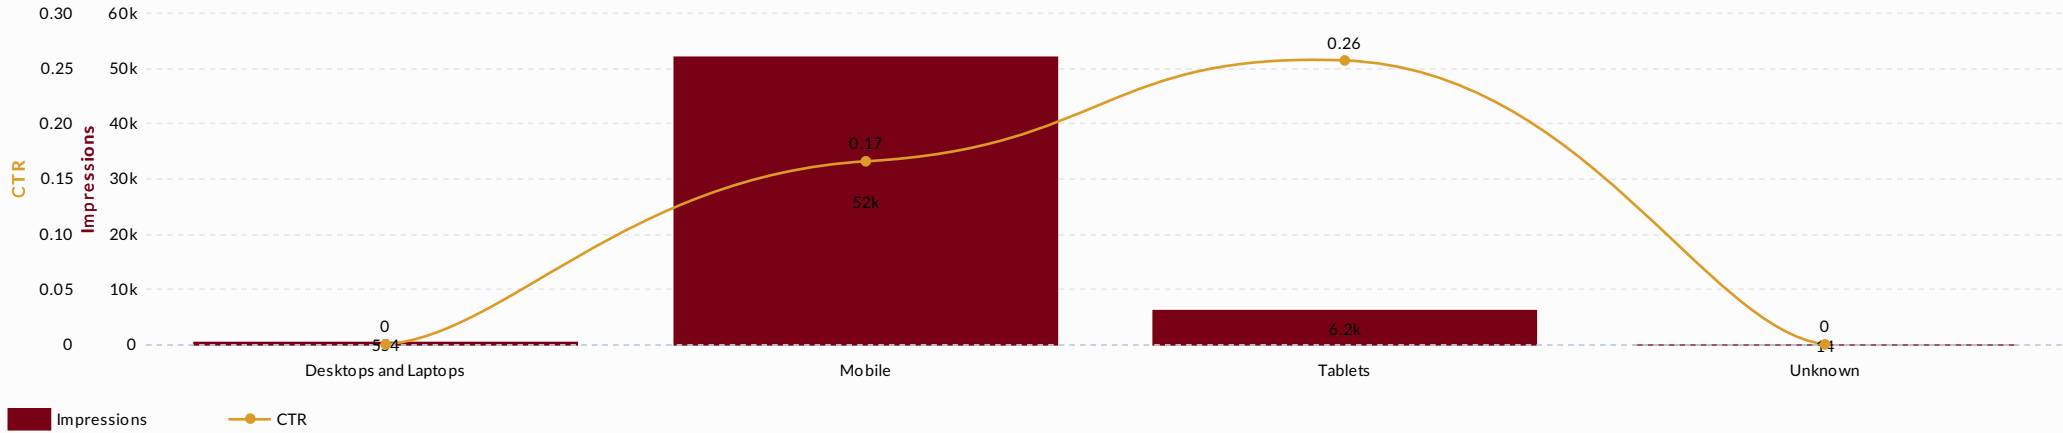

.fi Main KPIs

.fi Impressions and CTR by Device Type

.fi Device Breakdown

Device Types	Impressions	Clicks	CTR
Total	58,845	102	0.17%
Mobile	52,040	86	0.17%
Tablets	6,237	16	0.26%
Desktops and Laptops	554	0	0.00%
Unknown	14	0	0.00%

.fi Which geo fences delivered the best engagement and visibility?

.fi Which geo fences delivered the most impressions, clicks and visit to my location?

Campaign	Geo Fence	Impressions	Clicks	CTR	Geo Fence Weighted Actions	View Visits
Radio Shack Geo Fencing	DCH Honda	11,881	31	0.26%	0.00	0
Radio Shack Geo Fencing	Prestige Motors (MB)	12,356	27	0.22%	5.00	5
Radio Shack Geo Fencing	Jack Daniels Audi of Paramus	5,290	9	0.17%	0.00	0
Radio Shack Geo Fencing	Park Ave BMW	5,285	8	0.15%	2.00	2
Radio Shack Geo Fencing	Mahwah Honda	2,874	8	0.28%	1.00	1
Radio Shack Geo Fencing	Infiniti of Englewood	3,422	6	0.18%	0.00	0
Radio Shack Geo Fencing	Paramus Nissan	6,097	5	0.08%	0.00	0
Radio Shack Geo Fencing	Jaguar Paramus	5,419	4	0.07%	3.00	3
Radio Shack Geo Fencing	Prestige BMW	4,097	3	0.07%	1.00	1
Radio Shack Geo Fencing	Prestige Lexus	2,124	1	0.05%	0.00	0