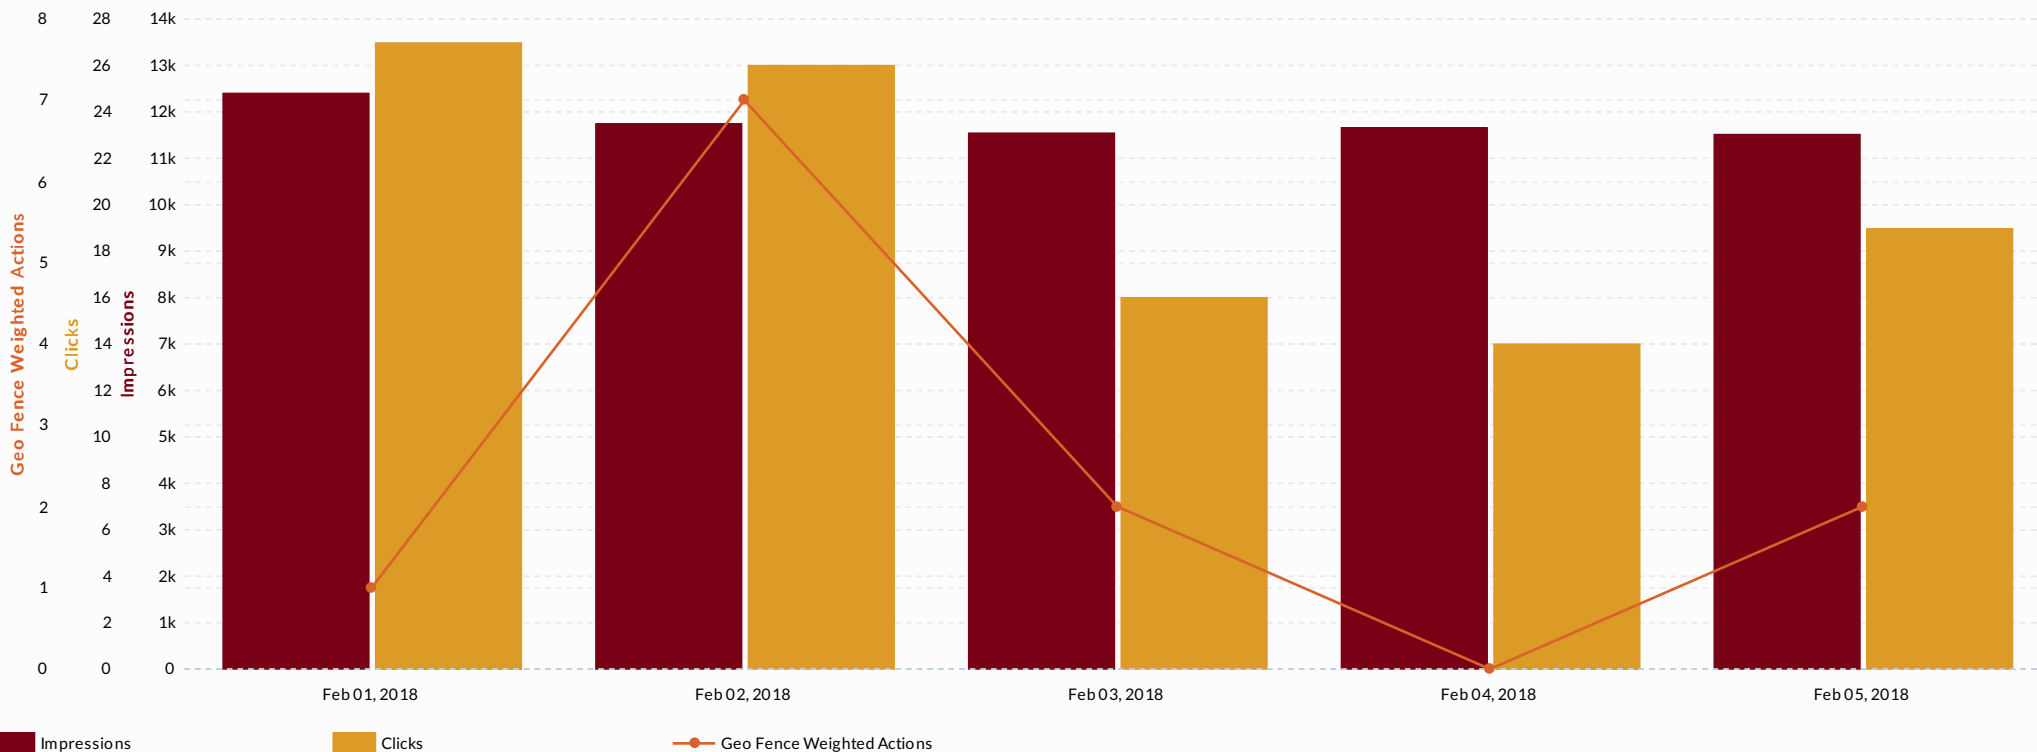

.fi Android Performance

39.15K **72** **0.18%**
IMPRESSIONS CLICKS CTR

.fi IOS Performance

19.69K **30** **0.15%**
IMPRESSIONS CLICKS CTR

.fi Number of Domains by Campaign

Base Value: 838 (100.00%)

.fi Programmatic Trending Data