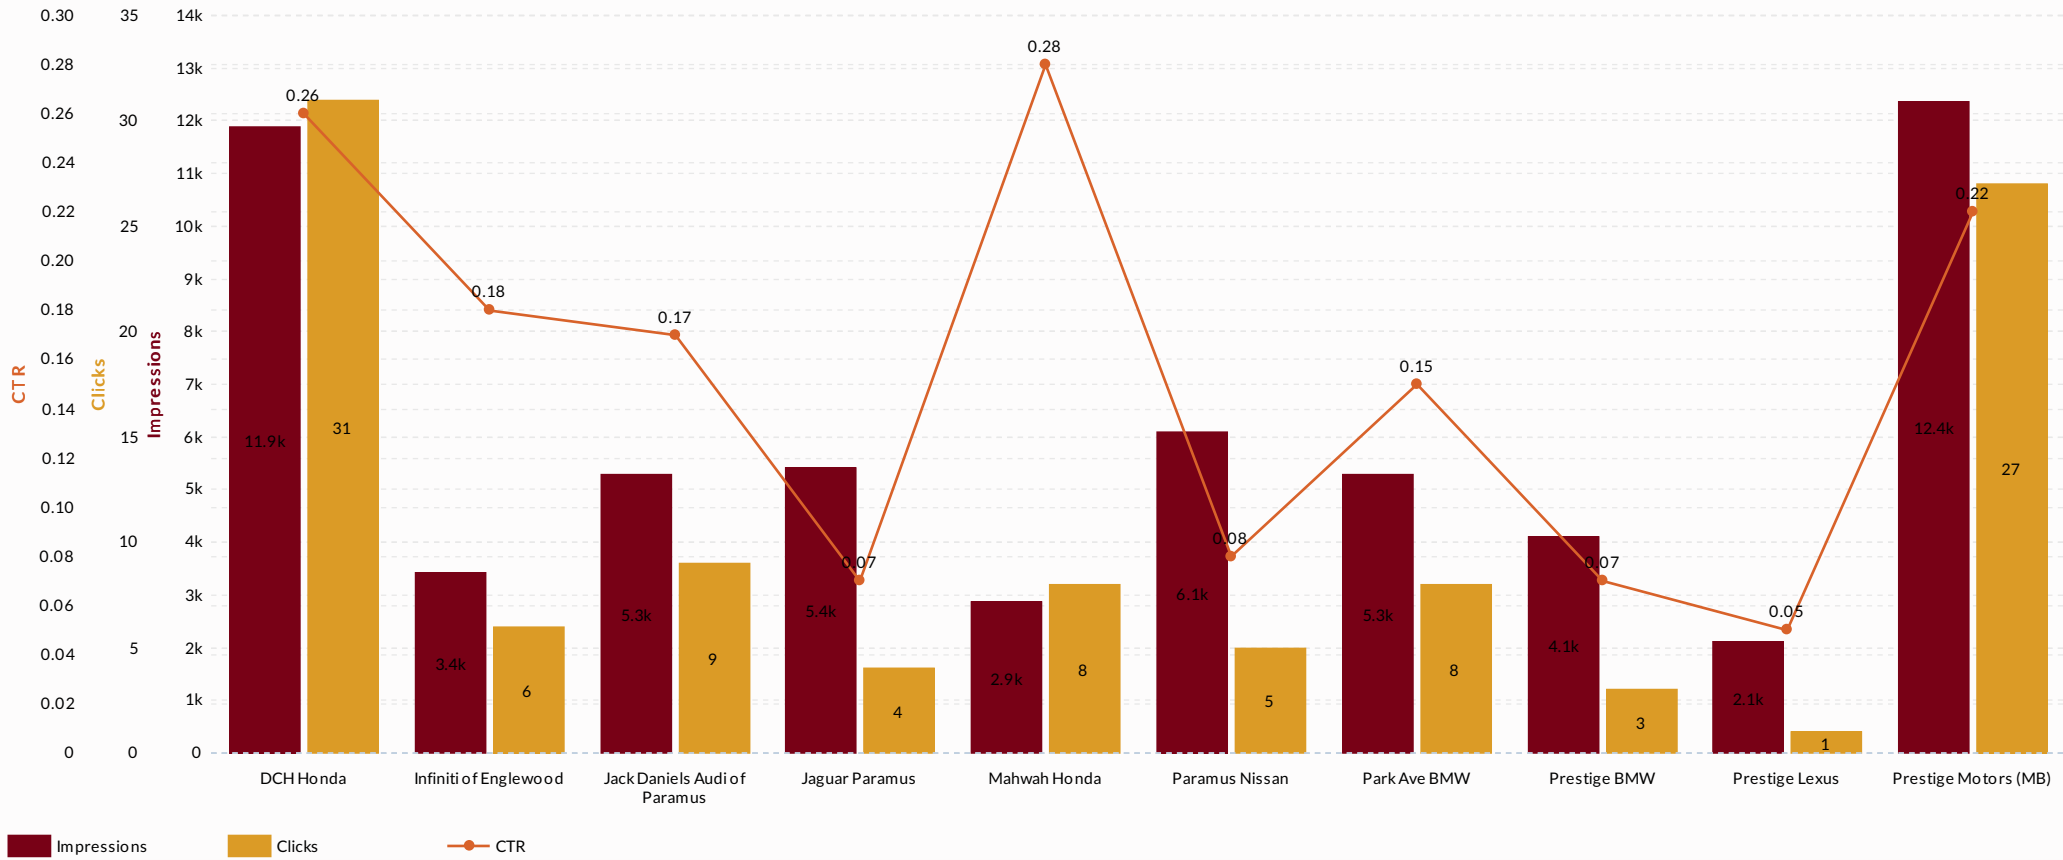

.fi Main KPIs

.fi Impressions and CTR by Device Type

.fi Device Breakdown

Device Types	Impressions	Clicks	CTR
Total	58,845	102	0.17%
Mobile	52,040	86	0.17%
Tablets	6,237	16	0.26%
Desktops and Laptops	554	0	0.00%
Unknown	14	0	0.00%

.fi Which geo fences delivered the best engagement and visibility?

.fi Which geo fences delivered the most impressions, clicks and visit to my location?

Campaign	Geo Fence	Impressions	Clicks	CTR	Geo Fence Weighted Actions	View Visits
Radio Shack Geo Fencing	DCH Honda	11,881	31	0.26%	0.00	0
Radio Shack Geo Fencing	Prestige Motors (MB)	12,356	27	0.22%	5.00	5
Radio Shack Geo Fencing	Jack Daniels Audi of Paramus	5,290	9	0.17%	0.00	0
Radio Shack Geo Fencing	Park Ave BMW	5,285	8	0.15%	2.00	2
Radio Shack Geo Fencing	Mahwah Honda	2,874	8	0.28%	1.00	1
Radio Shack Geo Fencing	Infiniti of Englewood	3,422	6	0.18%	0.00	0
Radio Shack Geo Fencing	Paramus Nissan	6,097	5	0.08%	0.00	0
Radio Shack Geo Fencing	Jaguar Paramus	5,419	4	0.07%	3.00	3
Radio Shack Geo Fencing	Prestige BMW	4,097	3	0.07%	1.00	1
Radio Shack Geo Fencing	Prestige Lexus	2,124	1	0.05%	0.00	0